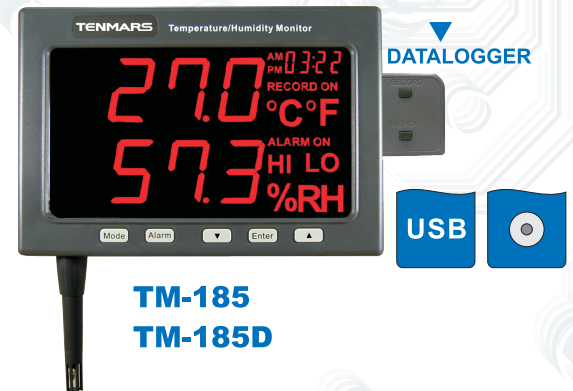

TM-187 TM-187D CO₂ / Temperature / Humidity Monitor

Specifications

CO₂ test range	0~9999ppm	Humidity test range	5%~95% RH
Accuracy	±70ppm or ±5% of reading (0~2000ppm) whichever is greater over 2000ppm ±7%	Accuracy	±3%RH (20%~80%RH@25°C) ±5%RH (<20% >80%@25°C)
Resolution	1ppm	Update time	1 time / second
Temp test range	-20°C~70°C / -4°F~158°F	Weight	1000g
Accuracy	±1°C(0°C~40°C / 32°F~104°F) ; other ±2°C/±3.6°F	LED Display	214x120mm(8.4 x4.73 inch)
Resolution	0.1°C / 0.1°F (0~35°C / 32°F~95°F) ; other 1°C / 1°F	Power	AC/DC Adapter (9V~12V / 1A)

Model	CO ₂	Temperature	Humidity	30000 Records	Clock
TM-185		●	●		●
TM-185D		●	●	●	●
TM-187	●	●	●		●
(TM-187D With DG-187)	●	●	●	●	●

Applications

- Warehouses. ● Chambers / incubator. ● Laboratories. ● Electronics manufacturing. ● Hospitals blood / Tissue banks. ● Computer rooms. ● Clean rooms. ● Refrigerators. ● Defense. ● Other Critical areas.

Features

- Complete environmental monitoring and alarm solution.
- Wall-Mounted LED type for easy reading.
- Alarm set for Hi and Low limit-Temperature and Humidity.
- USB Datalogging Capacity 30,000 records(TM-185D TM-186D TM-187D)
- Real-time data display.

TM-185 TM-185D Temperature / Humidity Monitor

Display

- Large LED display for simultaneous Reading of humidity and temperature.
- Dual LED display : the maximum reading on the top display (primary display) is 1999. The maximum reading on the bottom display(secondary display) is 999.