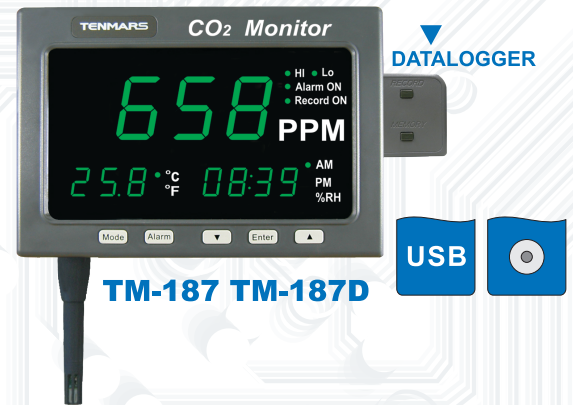

TM-187 TM-187D CO₂ / Temperature / Humidity Monitor

Specifications

CO₂ test range	0~9999ppm	Humidity test range	5%~95% RH
Accuracy	±70ppm or ±5% of reading (0~2000ppm) whichever is greater over 2000ppm ±7%	Accuracy	±3%RH (20%~80%RH@25°C) ±5%RH (<20% >80%@25°C)
Resolution	1ppm	Update time	1 time / second
Temp test range	-20°C~70°C / -4°F~158°F	Weight	1000g
Accuracy	±1°C(0°C~40°C / 32°F~104°F) ; other ±2°C/±3.6°F	LED Display	214x120mm(8.4 x4.73 inch)
Resolution	0.1°C / 0.1°F (0~35°C / 32°F~95°F) ; other 1°C / 1°F	Power	AC/DC Adapter (9V~12V / 1A)

Model	CO ₂	Temperature	Humidity	30000 Records	Clock
TM-185		●	●		●
TM-185D		●	●	●	●
TM-187	●	●	●		●
(TM-187D With DG-187)	●	●	●	●	●

Applications

- Warehouses. ● Chambers / incubator. ● Laboratories. ● Electronics manufacturing. ● Hospitals blood / Tissue banks. ● Computer rooms. ● Clean rooms. ● Refrigerators. ● Defense. ● Other Critical areas.

Features

- Complete environmental monitoring and alarm solution.
- Wall-Mounted LED type for easy reading.
- Alarm set for Hi and Low limit-Temperature and Humidity.
- USB Datalogging Capacity 30,000 records(TM-185D TM-186D TM-187D)
- Real-time data display.

TM-185 TM-185D Temperature / Humidity Monitor

Display

- Large LED display for simultaneous Reading of humidity and temperature.
- Dual LED display : the maximum reading on the top display (primary display) is 1999. The maximum reading on the bottom display(secondary display) is 999.